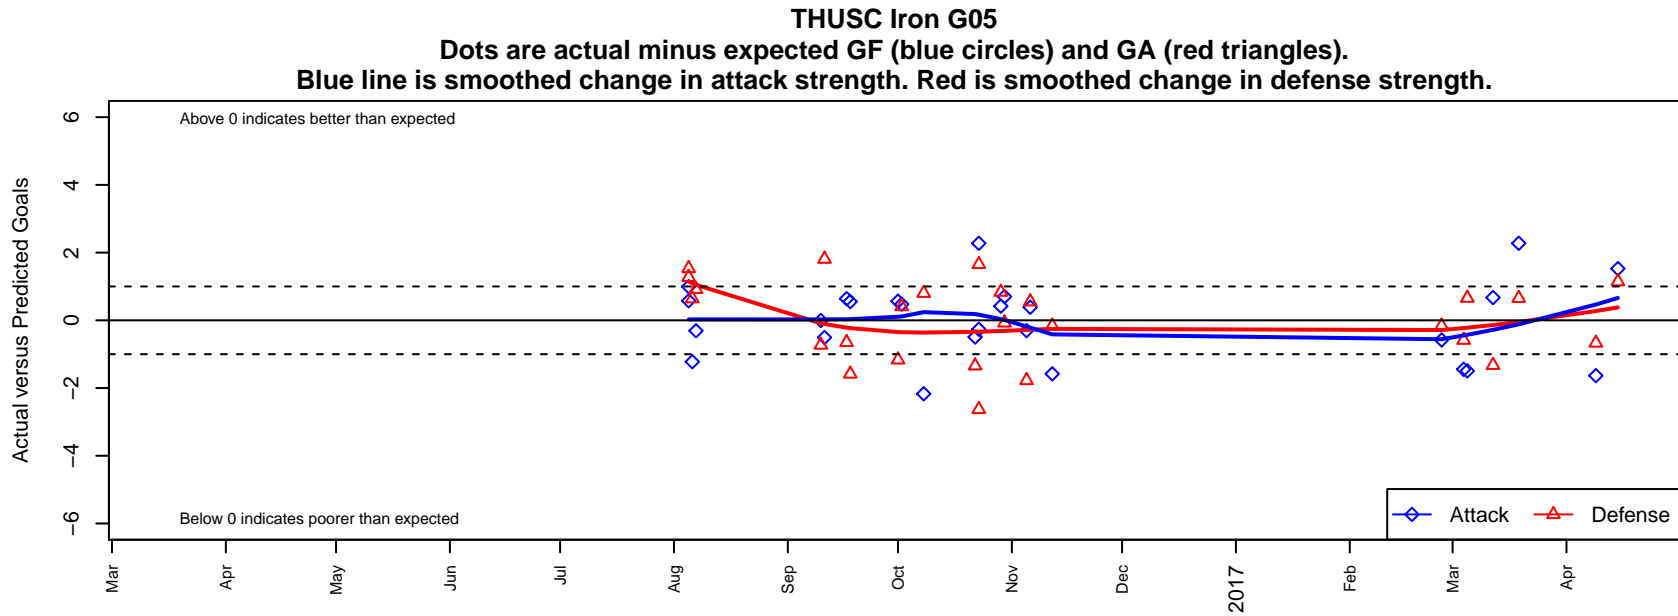

**attack and defense variance (black dot)
relative to other teams
and top 10 in region**

**attack and defense rating
relative to others at age
and all opponents in last 13 months**

THUSC Iron G05

Tualatin Hills United SC
Tualatin Hills, OR
G05 total strength=454
attack=0.38 defense=0.24
fall league = PTT G05 Div 2 Red
spr league = Spr OYS G05 Div 2 White

alt names used:
THUSC 05G United Iron
THUSC Iron G05
THUSC 05G United Iron
THUSC 05G United Iron

Venues played:
2016 Mt Hood Challenge U12 Bronze
2016 PTT G05 Division 2 Red
2016 OYS Founders Cup G05
2016 Spr OYS G05 Division 2 White