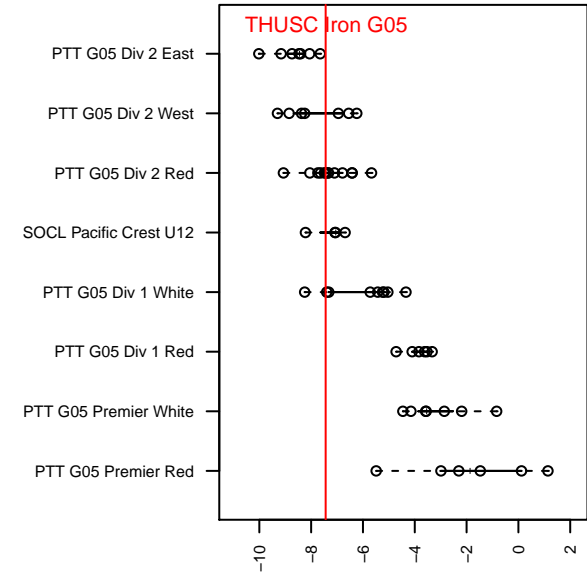

**attack and defense rating
relative to others at age
and all opponents in last 13 months**