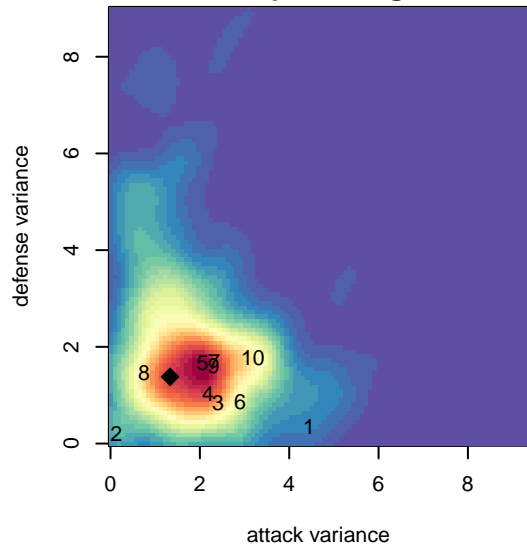

**attack and defense variance (black dot)
relative to other teams
and top 10 in region**